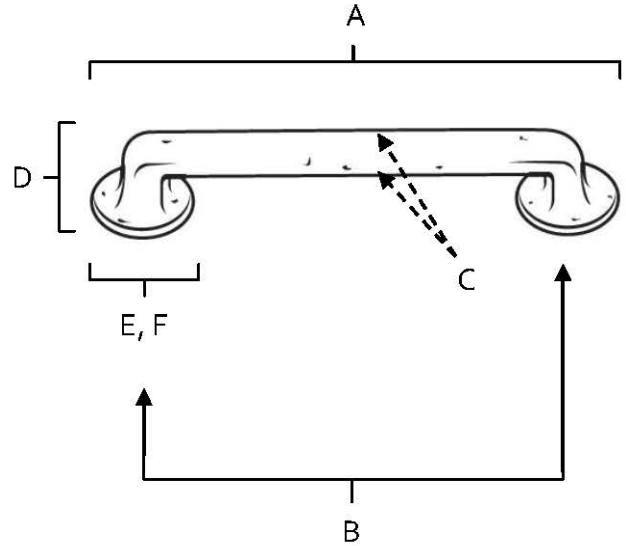

SPECIFICATIONS

SIERRA
PULLS

FEATURES

- Rustic styling
- Multiple finishes
- Concealed installation

WARRANTY

Limited lifetime

FINISHES

- Dark Bronze (DKBRZ)
- Rust Bronze (RSTBRZ)
- Iron (IRN)
- White Bronze (WHBRZ)

MATERIAL

Bronze

Item#	A	B	C	D	E (L)	F (W)
A1407-4	5 1/4"	4"	1/2"	1 1/2"	1 1/8"	7/8"
A1408-6	7 1/4"	6"	1/2"	1 1/2"	1 1/4"	1"

KEY:

- A - Overall Length
- B - Center to Center
- C - Handle Width
- D - Projection
- E - Mount Length
- F - Mount Width

NOTE: Dimensions and specifications are subject to change without notice.