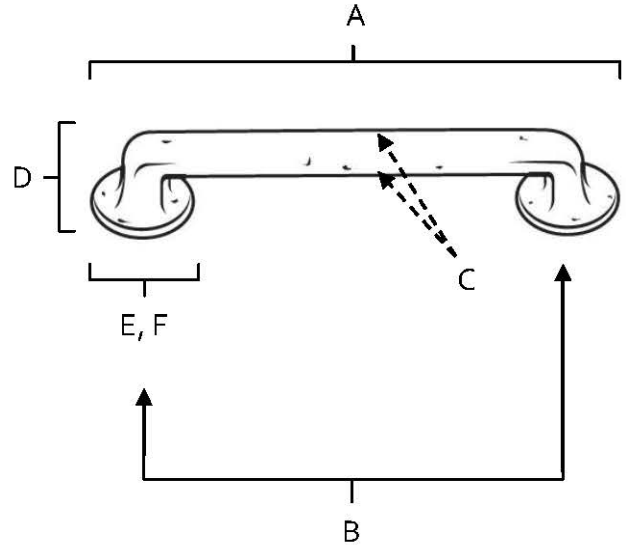

SPECIFICATIONS

**SIERRA
PULLS**

FEATURES

- Rustic styling
- Multiple finishes
- Concealed installation

WARRANTY

Limited lifetime

FINISHES

- Dark Bronze (DKBRZ)
- Rust Bronze (RSTBRZ)
- Iron (IRN)
- White Bronze (WHBRZ)

MATERIAL

Bronze

Item#	A	B	C	D	E (L)	F (W)
A1407-4	5 1/4"	4"	1/2"	1 1/2"	1 1/8"	7/8"
A1408-6	7 1/4"	6"	1/2"	1 1/2"	1 1/4"	1"

KEY:

- A - Overall Length
- B - Center to Center
- C - Handle Width
- D - Projection
- E - Mount Length
- F - Mount Width

NOTE: Dimensions and specifications are subject to change without notice.