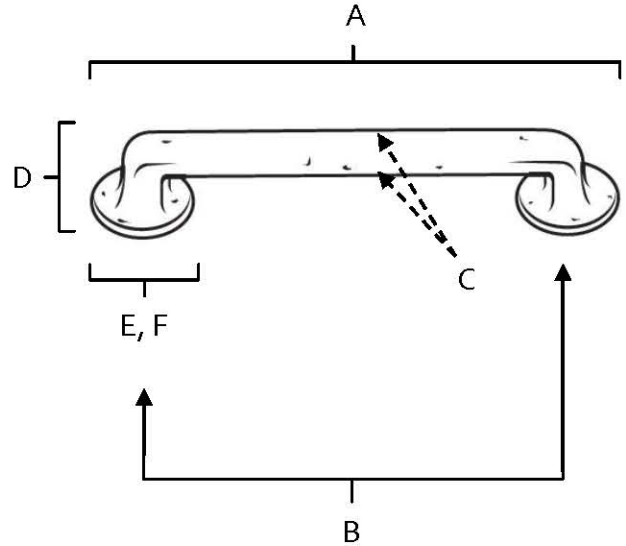

**SPECIFICATIONS**

**SIERRA**  
APPLIANCE PULLS

**FEATURES**

- Rustic styling
- Multiple finishes
- Concealed installation

**WARRANTY**

Limited lifetime

**FINISHES**

- Dark Bronze (DKBRZ)
- Rust Bronze (RSTBRZ)
- Iron (IRN)
- White Bronze (WHBRZ)

**MATERIAL**

Bronze

Item#	A	B	C	D	E (L)	F (W)
D116-AP	12"	10"	3/4"	2 5/8"	1 7/8"	1 1/2"
A1409-12	13 1/2"	12"	3/4"	1 7/8"	1 1/2"	1 1/8"
A1410-18	20"	18"	7/8"	2 1/4"	1 7/8"	1 1/2"

**KEY:**

- A - Overall Length
- B - Center to Center
- C - Handle Width
- D - Projection
- E - Mount Length
- F - Mount Width

NOTE: Dimensions and specifications are subject to change without notice.