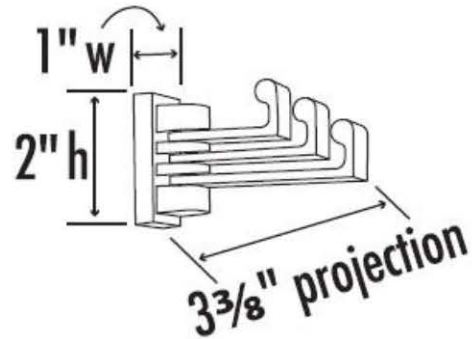

SPECIFICATIONS

LUNA

TRIPLE SWIVEL ROBE HOOK

FEATURES

Transitional styling
Multiple finishes
Concealed installation

WARRANTY

Limited lifetime

FINISHES