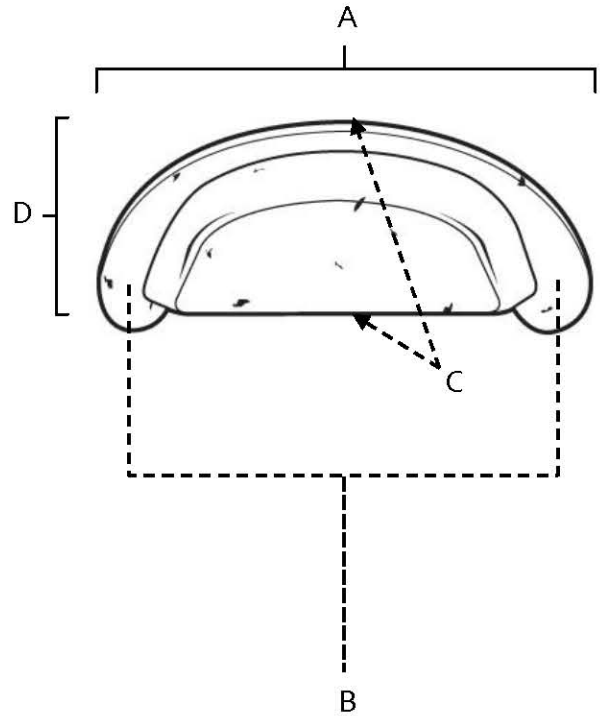

SPECIFICATIONS

SIERRA
CUP PULL

FEATURES

- Rustic styling
- Multiple finishes
- Concealed installation

WARRANTY

Limited lifetime

FINISHES

- Dark Bronze (DKBRZ)
- Rust Bronze (RSTBRZ)
- Iron (IRN)
- White Bronze (WHBRZ)

MATERIAL

Bronze

Item#	A	B	C	D
A1411	4 1/4"	3 1/2"	1 3/4"	1"

KEY:

- A - Overall Length
- B - Center to Center
- C - Width
- D - Projection

NOTE: Dimensions and specifications are subject to change without notice.