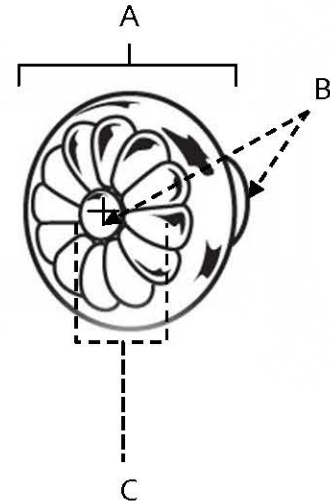

SPECIFICATIONS

BELLA
KNOBS

FEATURES

- Traditional styling
- Multiple finishes
- Concealed installation

WARRANTY

Limited lifetime

FINISHES

- Polished Brass (PB)
- Antique English (AE)
- Antique English Matte (AEM)
- Antique Pewter (AP)
- Polished Antique (PA)
- Satin Nickel (SN)

MATERIAL

Brass

Item#	A	B	C
A1451	1 1/4"	1 1/4"	1/2"
A1452	1 1/2"	1 1/4"	1/2"

KEY:

- A - Length and Width
- B - Projection
- C - Mount Length and Width

NOTE: Dimensions and specifications are subject to change without notice.