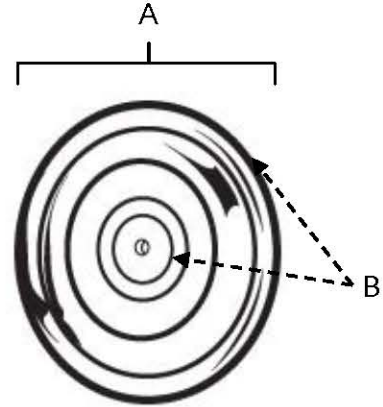

SPECIFICATIONS

**BELLA
ROSETTES**

FEATURES

Traditional styling
Multiple finishes
Concealed installation

WARRANTY

Limited lifetime

FINISHES

Polished Brass (PB)
Antique English (AE)
Antique English Matte (AEM)
Antique Pewter (AP)
Polished Antique (PA)
Satin Nickel (SN)

MATERIAL

Brass

| Item# | A | B |
|--------------------------|--------|------|
| A1453 (for A1452) | 1 5/8" | 1/4" |
| A1460 (for A1451) | 1 3/8" | 1/4" |

KEY:

A - Length and Width
B - Projection

NOTE: Dimensions and specifications are subject to change without notice.