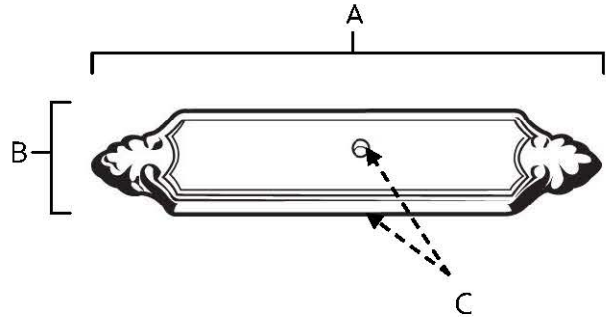

**SPECIFICATIONS**

**BELLA**  
BACKPLATE FOR KNOBS

**FEATURES**

- Traditional styling
- Multiple finishes
- Concealed installation

**WARRANTY**

Limited lifetime

**FINISHES**

- Polished Brass (PB)
- Antique English (AE)
- Antique English Matte (AEM)
- Antique Pewter (AP)
- Polished Antique (PA)
- Satin Nickel (SN)

**MATERIAL**

Brass

Item#	A	B	C
<b>A1454</b>	4 1/4"	1"	1/4"

**KEY:**

- A - Length
- B - Width
- C - Projection

NOTE: Dimensions and specifications are subject to change without notice.