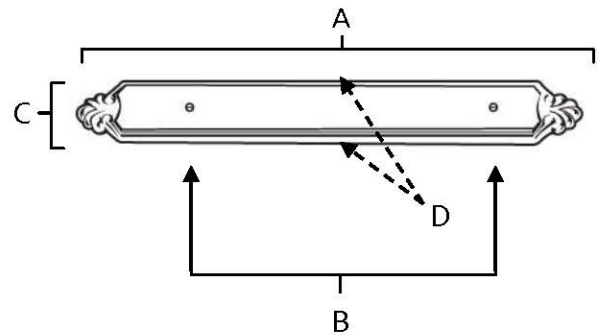

**SPECIFICATIONS**

**BELLA**  
BACKPLATES FOR PULLS

**FEATURES**

- Traditional styling
- Multiple finishes
- Concealed installation

**WARRANTY**

Limited lifetime

**FINISHES**

- Polished Brass (PB)
- Antique English (AE)
- Antique English Matte (AEM)
- Antique Pewter (AP)
- Polished Antique (PA)
- Satin Nickel (SN)

**MATERIAL**

Brass

Item#	A	B	C	D
<b>A1457</b>	7 1/4"	3"	1"	1/4"
• for A1455-3				
<b>A1458-35</b>	7 1/4"	3 1/2"	1"	1/4"
• for A1456-35				

**KEY:**

- A - Length
- B - Center to Center
- C - Width
- D - Projection

NOTE: Dimensions and specifications are subject to change without notice.