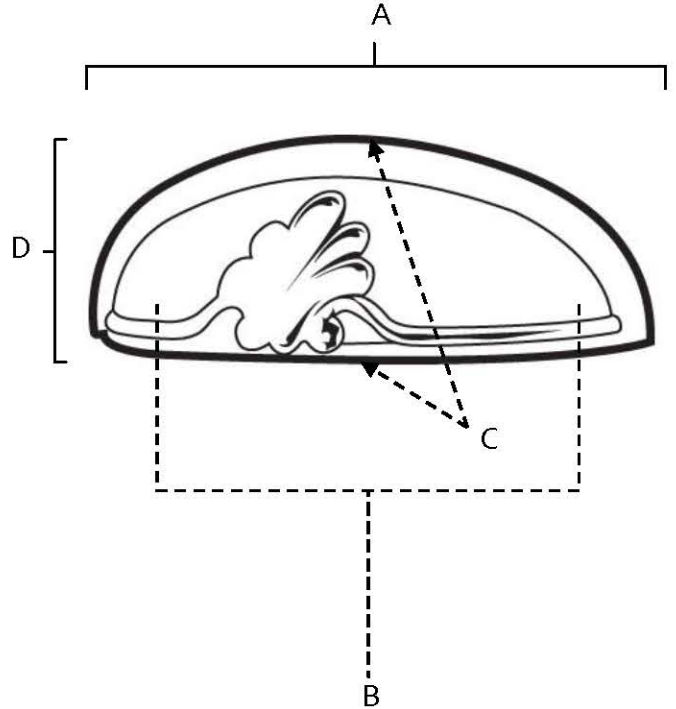

SPECIFICATIONS

BELLA
CUP PULL

FEATURES

- Traditional styling
- Multiple finishes
- Concealed installation

WARRANTY

Limited lifetime

FINISHES

- Polished Brass (PB)
- Antique English (AE)
- Antique English Matte (AEM)
- Antique Pewter (AP)
- Polished Antique (PA)
- Satin Nickel (SN)

MATERIAL

Brass

Item#	A	B	C	D
A1459	4 3/4"	3"	1 3/4"	1"

KEY:

- A - Overall Length
- B - Center to Center
- C - Width
- D - Projection

NOTE: Dimensions and specifications are subject to change without notice.