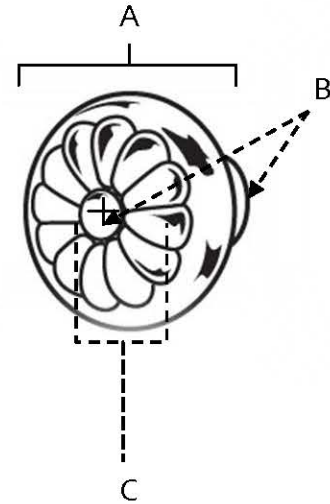

**SPECIFICATIONS**

**BELLA**  
KNOBS

**FEATURES**

- Traditional styling
- Multiple finishes
- Concealed installation

**WARRANTY**

Limited lifetime

**FINISHES**

- Polished Brass (PB)
- Antique English (AE)
- Antique English Matte (AEM)
- Antique Pewter (AP)
- Polished Antique (PA)
- Satin Nickel (SN)

**MATERIAL**

Brass

Item#	A	B	C
A1451	1 1/4"	1 1/4"	1/2"
A1452	1 1/2"	1 1/4"	1/2"

**KEY:**

- A - Length and Width
- B - Projection
- C - Mount Length and Width

NOTE: Dimensions and specifications are subject to change without notice.