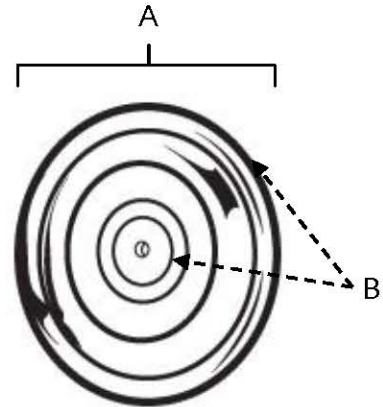

SPECIFICATIONS

**BELLA
ROSETTES**

FEATURES

Traditional styling
Multiple finishes
Concealed installation

WARRANTY

Limited lifetime

FINISHES

Polished Brass (PB)
Antique English (AE)
Antique English Matte (AEM)
Antique Pewter (AP)
Polished Antique (PA)
Satin Nickel (SN)

MATERIAL

Brass

Item#	A	B
A1453 (for A1452)	1 5/8"	1/4"
A1460 (for A1451)	1 3/8"	1/4"

KEY:

A - Length and Width
B - Projection

NOTE: Dimensions and specifications are subject to change without notice.