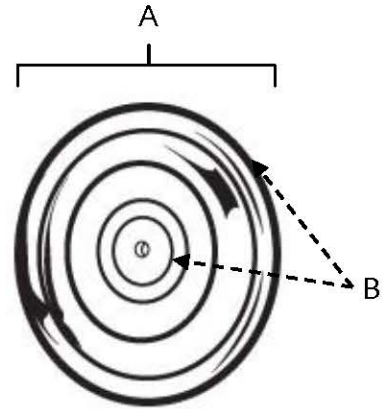

SPECIFICATIONS

**BELLA
ROSETTES**

FEATURES

Traditional styling
Multiple finishes
Concealed installation

WARRANTY

Limited lifetime

FINISHES

Polished Brass (PB)
Antique English (AE)
Antique English Matte (AEM)
Antique Pewter (AP)
Polished Antique (PA)
Satin Nickel (SN)

MATERIAL

Brass

Item#	A	B
A1453 (for A1452)	1 5/8"	1/4"
A1460 (for A1451)	1 3/8"	1/4"

KEY:

A - Length and Width
B - Projection

NOTE: Dimensions and specifications are subject to change without notice.