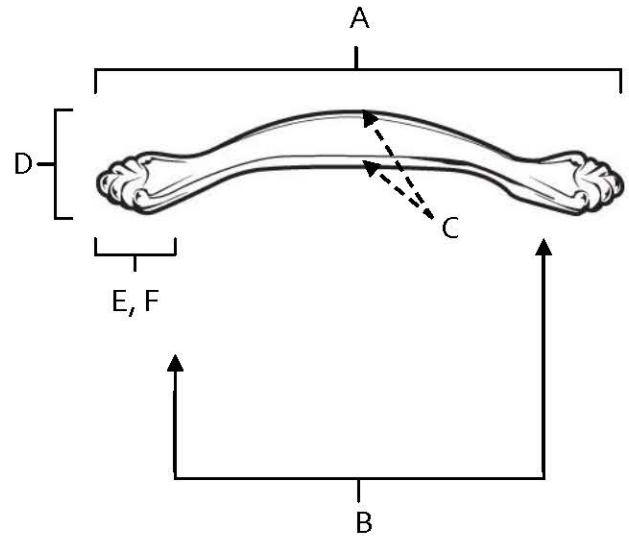

**SPECIFICATIONS**

**BELLA**  
PULL

**FEATURES**

- Traditional styling
- Multiple finishes
- Concealed installation

**WARRANTY**

Limited lifetime

**FINISHES**

- Polished Brass (PB)
- Antique English (AE)
- Antique English Matte (AEM)
- Antique Pewter (AP)
- Polished Antique (PA)
- Satin Nickel (SN)

**MATERIAL**

Brass

Item#	A	B	C	D	E (L)	F (W)
A1455-3	5"	3"	1/2"	1"	1"	3/4"
A1456-35	5 3/8"	3 1/2"	5/8"	1 1/8"	1"	3/4"

**KEY:**

- A - Overall Length
- B - Center to Center
- C - Handle Width
- D - Projection
- E - Mount Length
- F - Mount Width