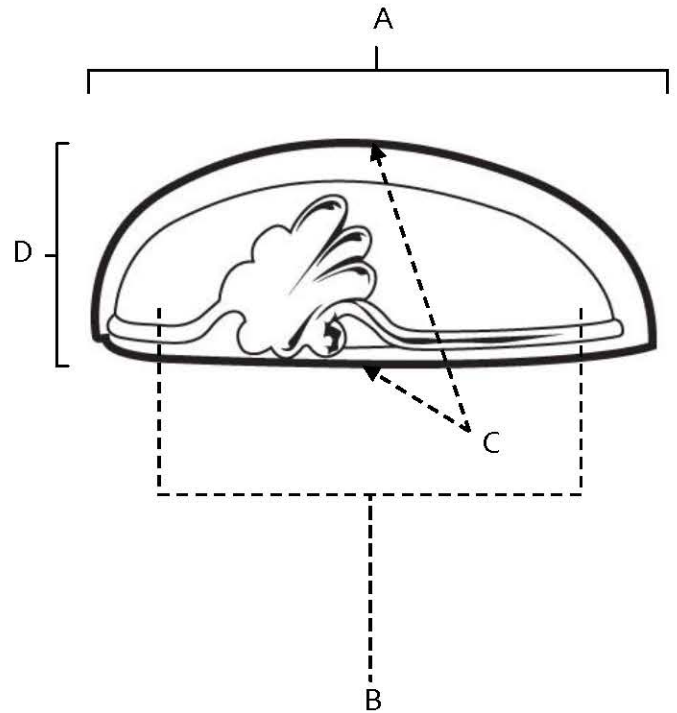

**SPECIFICATIONS**

**BELLA**  
CUP PULL

**FEATURES**

- Traditional styling
- Multiple finishes
- Concealed installation

**WARRANTY**

Limited lifetime

**FINISHES**

- Polished Brass (PB)
- Antique English (AE)
- Antique English Matte (AEM)
- Antique Pewter (AP)
- Polished Antique (PA)
- Satin Nickel (SN)

**MATERIAL**

Brass

Item#	A	B	C	D
A1459	4 3/4"	3"	1 3/4"	1"

**KEY:**

- A - Overall Length
- B - Center to Center
- C - Width
- D - Projection

NOTE: Dimensions and specifications are subject to change without notice.