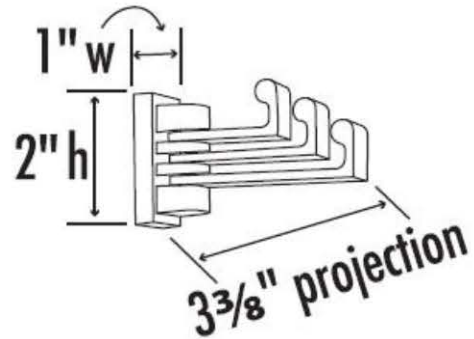

**SPECIFICATIONS**

**LUNA**

**TRIPLE SWIVEL ROBE HOOK**

**FEATURES**

Transitional styling  
Multiple finishes  
Concealed installation

**WARRANTY**

Limited lifetime

**FINISHES**