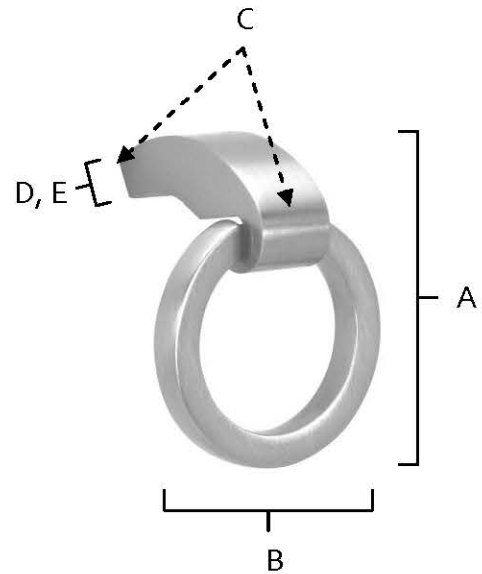

**SPECIFICATIONS**

**CIRCA**  
RING PULL

**FEATURES**

- Modern styling
- Multiple finishes
- Concealed installation

**WARRANTY**

Limited lifetime

**FINISHES**

- Polished Chrome (PC)
- Polished Brass/Non-Lacquered (PB/NL)
- Bronze (BRZ)
- Polished Nickel (PN)
- Satin Nickel (SN)

**MATERIAL**

Brass

Item#	A	B	C	D	E
<b>Az6o</b>	2 3/8"	1 1/2"	1 1/8"	1/2"	1/4"

**KEY:**

- A - Length
- B - Width
- C - Projection
- D - Mount Length
- E - Mount Width

NOTE: Dimensions and specifications are subject to change without notice.