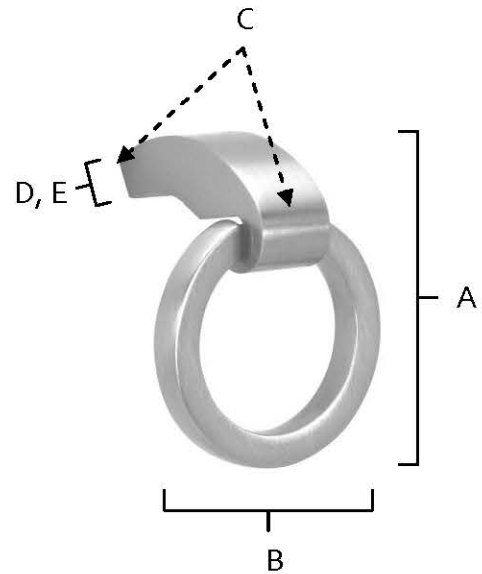

SPECIFICATIONS

CIRCA
RING PULL

FEATURES

- Modern styling
- Multiple finishes
- Concealed installation

WARRANTY

Limited lifetime

FINISHES

- Polished Chrome (PC)
- Polished Brass/Non-Lacquered (PB/NL)
- Bronze (BRZ)
- Polished Nickel (PN)
- Satin Nickel (SN)

MATERIAL

Brass

Item#	A	B	C	D	E
Az6o	2 3/8"	1 1/2"	1 1/8"	1/2"	1/4"

KEY:

- A - Length
- B - Width
- C - Projection
- D - Mount Length
- E - Mount Width

NOTE: Dimensions and specifications are subject to change without notice.