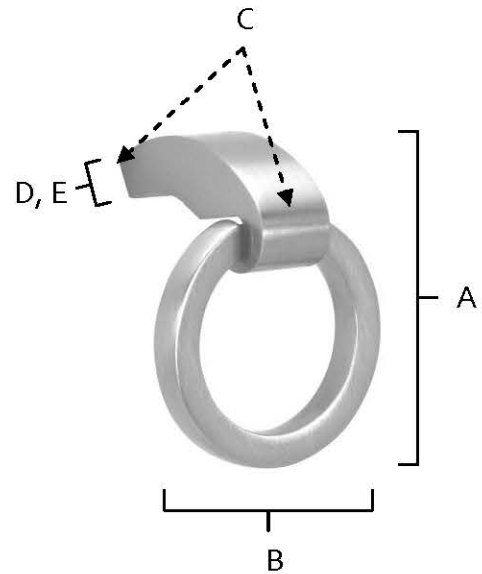

SPECIFICATIONS

CIRCA
RING PULL

FEATURES

- Modern styling
- Multiple finishes
- Concealed installation

WARRANTY

Limited lifetime

FINISHES

- Polished Chrome (PC)
- Polished Brass/Non-Lacquered (PB/NL)
- Bronze (BRZ)
- Polished Nickel (PN)
- Satin Nickel (SN)

MATERIAL

Brass

Item#	A	B	C	D	E
A260	2 3/8"	1 1/2"	1 1/8"	1/2"	1/4"

KEY:

- A - Length
- B - Width
- C - Projection
- D - Mount Length
- E - Mount Width

NOTE: Dimensions and specifications are subject to change without notice.