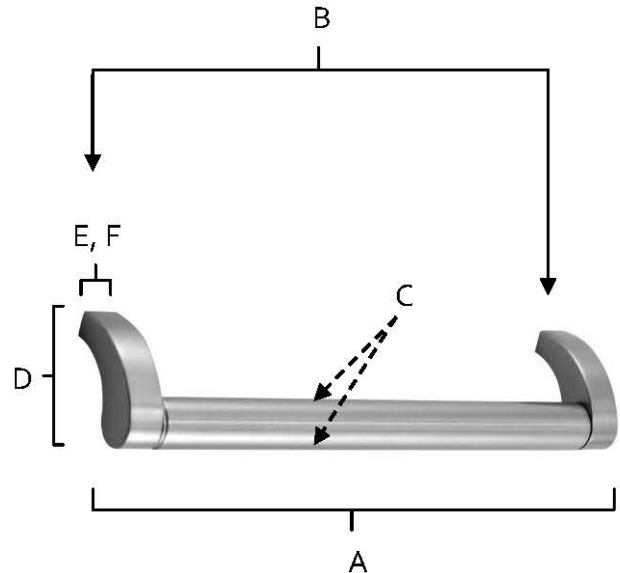

**SPECIFICATIONS**

**CIRCA**  
PULLS

**FEATURES**

- Modern styling
- Multiple finishes
- Concealed installation

**WARRANTY**

Limited lifetime

**FINISHES**

- Polished Chrome (PC)
- Polished Brass/Non-Lacquered (PB/NL)
- Bronze (BRZ)
- Polished Nickel (PN)
- Satin Nickel (SN)

**MATERIAL**

Brass

Item#	A	B	C	D	E (L)	F (W)
A260-15	1 7/8"	1 1/2"	3/8"	1 1/8"	3/8"	1/4"
A260-3	3 3/8"	3"	3/8"	1 1/8"	3/8"	1/4"
A260-35	3 7/8"	3 1/2"	3/8"	1 1/8"	3/8"	1/4"
A260-4	4 3/8"	4"	3/8"	1 1/8"	3/8"	1/4"
A260-6	6 3/8"	6"	3/8"	1 1/8"	3/8"	1/4"
A260-8	8 3/8"	8"	3/8"	1 1/8"	3/8"	1/4"
A260-12	12 3/8"	12"	3/8"	1 1/8"	3/8"	1/4"

**KEY:**

- A - Overall Length
- B - Center to Center
- C - Handle Width
- D - Projection
- E - Mount Length
- F - Mount Width

NOTE: Dimensions and specifications are subject to change without notice.