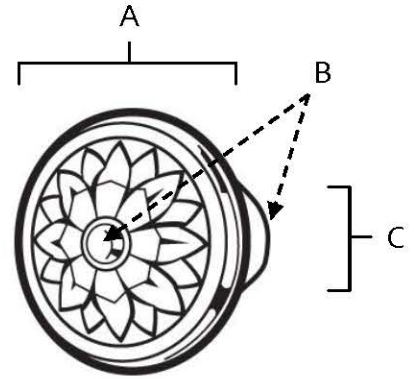

**SPECIFICATIONS**

**FIORE  
KNOBS**

**FEATURES**

Traditional styling  
Multiple finishes  
Concealed installation

**WARRANTY**

Limited lifetime

**FINISHES**

Antique English Matte (AEM)  
Barcelona (BARC)  
Bronze (BRZ)  
Chocolate Bronze (CHBRZ)  
Polished Antique (PA)  
Satin Nickel (SN)

**MATERIAL**

Brass

Item#	A	B	C
<b>A1471</b>	1 1/4"	1 1/8"	1/2"
<b>A1472</b>	1 1/2"	1 1/4"	1/2"

**KEY:**

A - Length and Width  
B - Projection  
C - Mount Length and Width

NOTE: Dimensions and specifications are subject to change without notice.