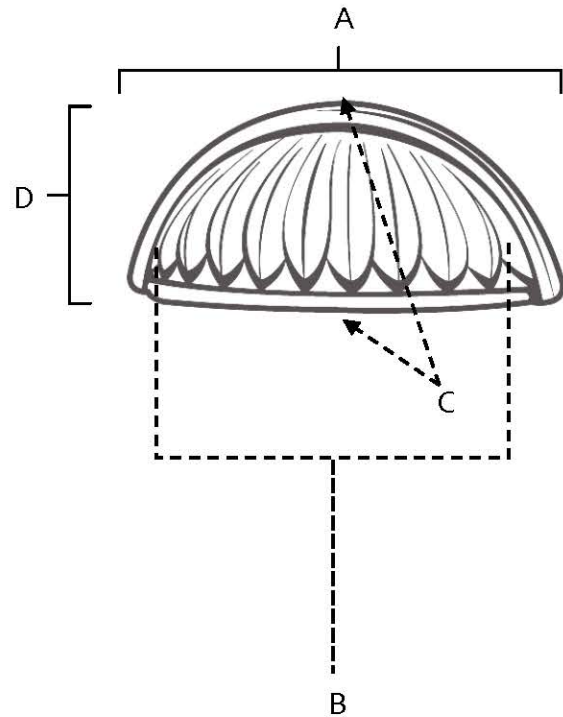

SPECIFICATIONS

FIORE
CUP PULL

FEATURES

- Traditional styling
- Multiple finishes
- Concealed installation

WARRANTY

Limited lifetime

FINISHES

- Antique English Matte (AEM)
- Barcelona (BARC)
- Bronze (BRZ)
- Chocolate Bronze (CHBRZ)
- Polished Antique (PA)
- Satin Nickel (SN)

MATERIAL

Brass

Item#	A	B	C	D
A1478	3 3/4"	3"	2"	1 1/4"

KEY:

- A - Overall Length
- B - Center to Center
- C - Width
- D - Projection

NOTE: Dimensions and specifications are subject to change without notice.