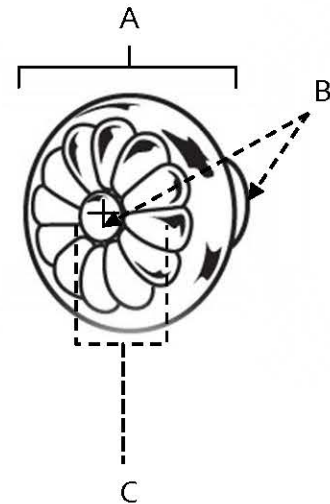

SPECIFICATIONS

BELLA
KNOBS

FEATURES

- Traditional styling
- Multiple finishes
- Concealed installation

WARRANTY

Limited lifetime

FINISHES

- Polished Brass (PB)
- Antique English (AE)
- Antique English Matte (AEM)
- Antique Pewter (AP)
- Polished Antique (PA)
- Satin Nickel (SN)

MATERIAL

Brass

Item#	A	B	C
A1451	1 1/4"	1 1/4"	1/2"
A1452	1 1/2"	1 1/4"	1/2"

KEY:

- A - Length and Width
- B - Projection
- C - Mount Length and Width

NOTE: Dimensions and specifications are subject to change without notice.