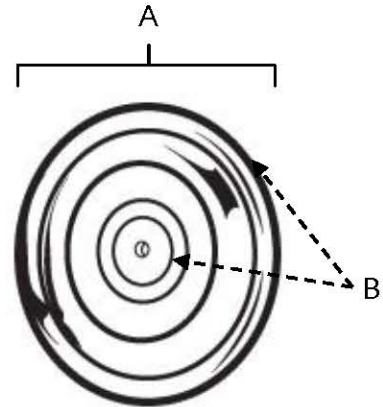

SPECIFICATIONS

**BELLA
ROSETTES**

FEATURES

- Traditional styling
- Multiple finishes
- Concealed installation

WARRANTY

Limited lifetime

FINISHES

- Polished Brass (PB)
- Antique English (AE)
- Antique English Matte (AEM)
- Antique Pewter (AP)
- Polished Antique (PA)
- Satin Nickel (SN)

MATERIAL

Brass

Item#	A	B
A1453 (for A1452)	1 5/8"	1/4"
A1460 (for A1451)	1 3/8"	1/4"

KEY:

- A - Length and Width
- B - Projection

NOTE: Dimensions and specifications are subject to change without notice.