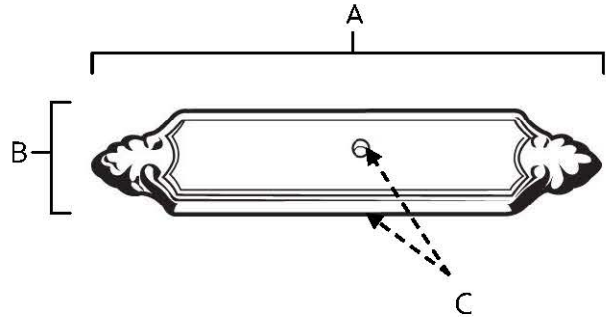

SPECIFICATIONS

BELLA
BACKPLATE FOR KNOBS

FEATURES

- Traditional styling
- Multiple finishes
- Concealed installation

WARRANTY

Limited lifetime

FINISHES

- Polished Brass (PB)
- Antique English (AE)
- Antique English Matte (AEM)
- Antique Pewter (AP)
- Polished Antique (PA)
- Satin Nickel (SN)

MATERIAL

Brass

Item#	A	B	C
A1454	4 1/4"	1"	1/4"

KEY:

- A - Length
- B - Width
- C - Projection

NOTE: Dimensions and specifications are subject to change without notice.