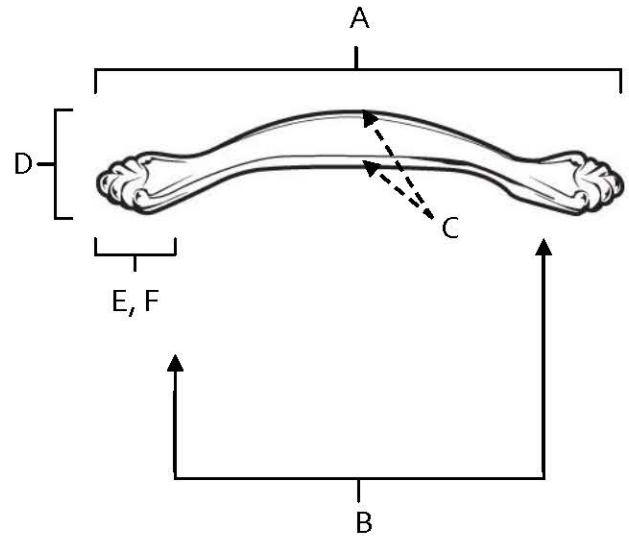

**SPECIFICATIONS**

**BELLA**  
PULL

**FEATURES**

- Traditional styling
- Multiple finishes
- Concealed installation

**WARRANTY**

Limited lifetime

**FINISHES**

- Polished Brass (PB)
- Antique English (AE)
- Antique English Matte (AEM)
- Antique Pewter (AP)
- Polished Antique (PA)
- Satin Nickel (SN)

**MATERIAL**

Brass

Item#	A	B	C	D	E (L)	F (W)
<b>A1455-3</b>	5"	3"	1/2"	1"	1"	3/4"
<b>A1456-35</b>	5 3/8"	3 1/2"	5/8"	1 1/8"	1"	3/4"

**KEY:**

- A - Overall Length
- B - Center to Center
- C - Handle Width
- D - Projection
- E - Mount Length
- F - Mount Width