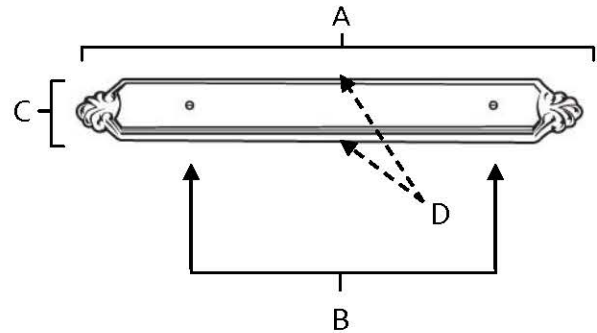

**SPECIFICATIONS**

**BELLA**  
BACKPLATES FOR PULLS

**FEATURES**

- Traditional styling
- Multiple finishes
- Concealed installation

**WARRANTY**

Limited lifetime

**FINISHES**

- Polished Brass (PB)
- Antique English (AE)
- Antique English Matte (AEM)
- Antique Pewter (AP)
- Polished Antique (PA)
- Satin Nickel (SN)

**MATERIAL**

Brass

Item#	A	B	C	D
<b>A1457</b>	7 1/4"	3"	1"	1/4"
• for A1455-3				
<b>A1458-35</b>	7 1/4"	3 1/2"	1"	1/4"
• for A1456-35				

**KEY:**

- A - Length
- B - Center to Center
- C - Width
- D - Projection

NOTE: Dimensions and specifications are subject to change without notice.