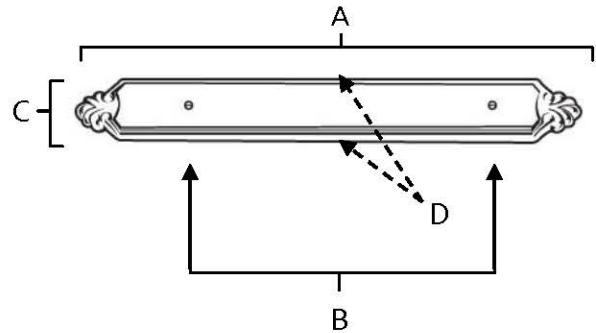

**SPECIFICATIONS**

**BELLA**  
BACKPLATES FOR PULLS

**FEATURES**

- Traditional styling
- Multiple finishes
- Concealed installation

**WARRANTY**

Limited lifetime

**FINISHES**

- Polished Brass (PB)
- Antique English (AE)
- Antique English Matte (AEM)
- Antique Pewter (AP)
- Polished Antique (PA)
- Satin Nickel (SN)

**MATERIAL**

Brass

Item#	A	B	C	D
<b>A1457</b>	7 1/4"	3"	1"	1/4"
• for A1455-3				
<b>A1458-35</b>	7 1/4"	3 1/2"	1"	1/4"
• for A1456-35				

**KEY:**

- A - Length
- B - Center to Center
- C - Width
- D - Projection

NOTE: Dimensions and specifications are subject to change without notice.