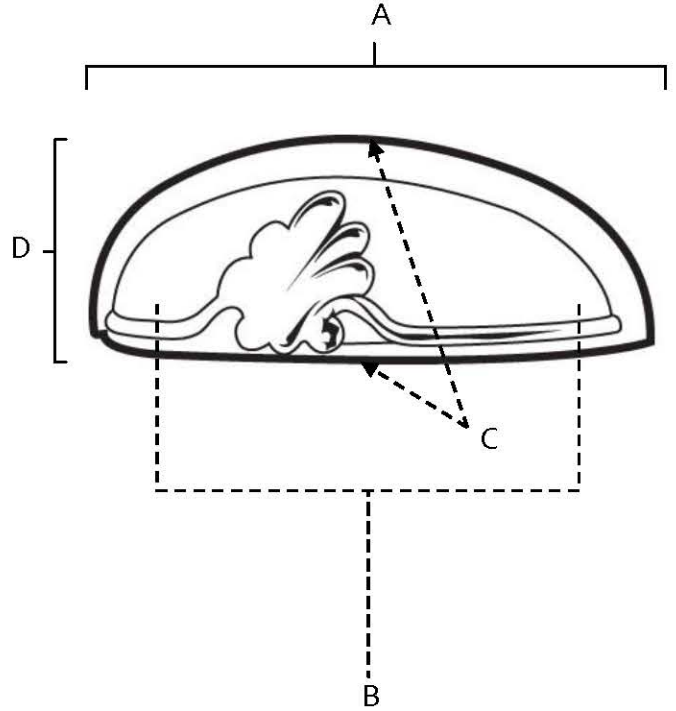

SPECIFICATIONS

BELLA
CUP PULL

FEATURES

- Traditional styling
- Multiple finishes
- Concealed installation

WARRANTY

Limited lifetime

FINISHES

- Polished Brass (PB)
- Antique English (AE)
- Antique English Matte (AEM)
- Antique Pewter (AP)
- Polished Antique (PA)
- Satin Nickel (SN)

MATERIAL

Brass

Item#	A	B	C	D
A1459	4 3/4"	3"	1 3/4"	1"

KEY:

- A - Overall Length
- B - Center to Center
- C - Width
- D - Projection

NOTE: Dimensions and specifications are subject to change without notice.