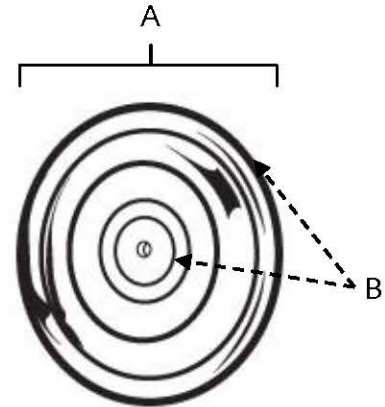

**SPECIFICATIONS**

**BELLA  
ROSETTES**

**FEATURES**

- Traditional styling
- Multiple finishes
- Concealed installation

**WARRANTY**

Limited lifetime

**FINISHES**

- Polished Brass (PB)
- Antique English (AE)
- Antique English Matte (AEM)
- Antique Pewter (AP)
- Polished Antique (PA)
- Satin Nickel (SN)

**MATERIAL**

Brass

Item#	A	B
<b>A1453</b> (for A1452)	1 5/8"	1/4"
<b>A1460</b> (for A1451)	1 3/8"	1/4"

**KEY:**

- A - Length and Width
- B - Projection

NOTE: Dimensions and specifications are subject to change without notice.