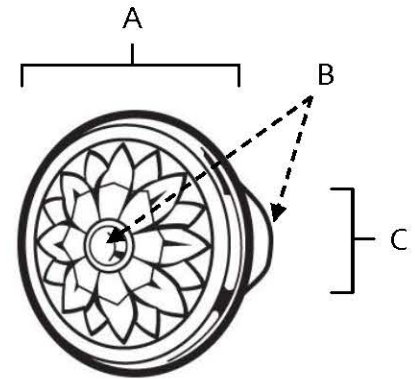

SPECIFICATIONS

**FIORE
KNOBS**

FEATURES

Traditional styling
Multiple finishes
Concealed installation

WARRANTY

Limited lifetime

FINISHES

Antique English Matte (AEM)
Barcelona (BARC)
Bronze (BRZ)
Chocolate Bronze (CHBRZ)
Polished Antique (PA)
Satin Nickel (SN)

MATERIAL

Brass

Item#	A	B	C
A1471	1 1/4"	1 1/8"	1/2"
A1472	1 1/2"	1 1/4"	1/2"

KEY:

A - Length and Width
B - Projection
C - Mount Length and Width

NOTE: Dimensions and specifications are subject to change without notice.