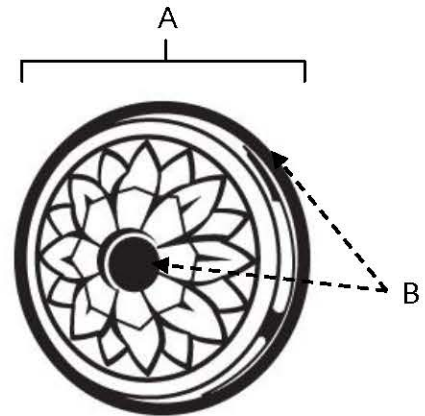

SPECIFICATIONS

**FIORE
ROSETTES**

FEATURES

- Traditional styling
- Multiple finishes
- Concealed installation

WARRANTY

Limited lifetime

FINISHES

- Antique English Matte (AEM)
- Barcelona (BARC)
- Bronze (BRZ)
- Chocolate Bronze (CHBRZ)
- Polished Antique (PA)
- Satin Nickel (SN)

MATERIAL

Brass

Item#	A	B
A1473 (for A1472)	1 5/8"	1/4"
A1474 (for A1471)	1 3/8"	1/4"

KEY:

- A - Length and Width
- B - Projection

NOTE: Dimensions and specifications are subject to change without notice.