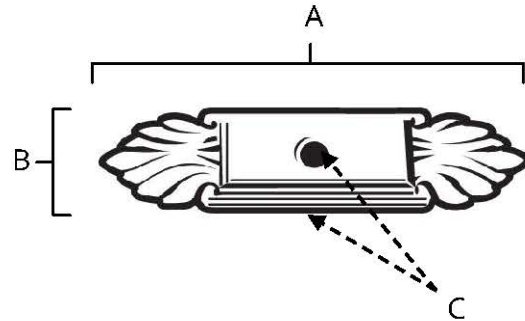

**SPECIFICATIONS**

**FIORE  
BACKPLATE**

**FEATURES**

Traditional styling  
Multiple finishes  
Concealed installation

**WARRANTY**

Limited lifetime

**FINISHES**

Antique English Matte (AEM)  
Barcelona (BARC)  
Bronze (BRZ)  
Chocolate Bronze (CHBRZ)  
Polished Antique (PA)  
Satin Nickel (SN)

**MATERIAL**

Brass

Item#	A	B	C
<b>A1475</b>	4"	1"	1/4"

**KEY:**

A - Length  
B - Width  
C - Projection

NOTE: Dimensions and specifications are subject to change without notice.