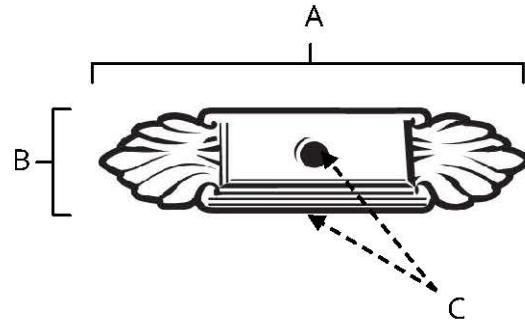

SPECIFICATIONS

**FIORE
BACKPLATE**

FEATURES

Traditional styling
Multiple finishes
Concealed installation

WARRANTY

Limited lifetime

FINISHES

Antique English Matte (AEM)
Barcelona (BARC)
Bronze (BRZ)
Chocolate Bronze (CHBRZ)
Polished Antique (PA)
Satin Nickel (SN)

MATERIAL

Brass

Item#	A	B	C
A1475	4"	1"	1/4"

KEY:

A - Length
B - Width
C - Projection

NOTE: Dimensions and specifications are subject to change without notice.