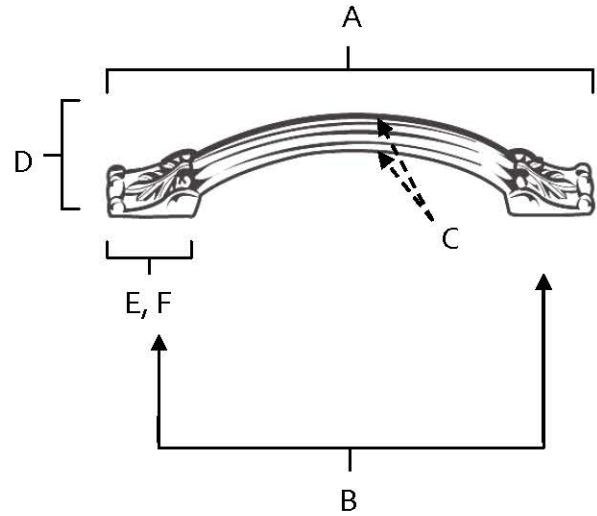

SPECIFICATIONS

**FIORE
PULLS**

FEATURES

- Traditional styling
- Multiple finishes
- Concealed installation

WARRANTY

Limited lifetime

FINISHES

- Antique English Matte (AEM)
- Barcelona (BARC)
- Bronze (BRZ)
- Chocolate Bronze (CHBRZ)
- Polished Antique (PA)
- Satin Nickel (SN)

MATERIAL

Brass

Item#	A	B	C	D	E (L)	F (W)
A1476-3	4 1/4"	3"	3/8"	1 1/8"	7/8"	1/2"
A1476-35	4 3/4"	3 1/2"	3/8"	1 1/4"	7/8"	1/2"
A1476-4	5 1/4"	4"	3/8"	1 1/4"	7/8"	1/2"
A1476-6	7 5/8"	6"	1/2"	1 1/4"	1 3/16"	5/8"

KEY:

- A - Overall Length
- B - Center to Center
- C - Handle Width
- D - Projection
- E - Mount Length
- F - Mount Width

NOTE: Dimensions and specifications are subject to change without notice.