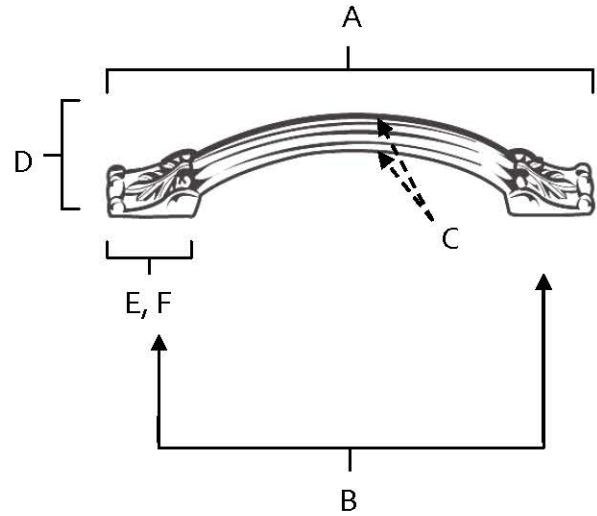

**SPECIFICATIONS**

**FIORE  
PULLS**

**FEATURES**

- Traditional styling
- Multiple finishes
- Concealed installation

**WARRANTY**

Limited lifetime

**FINISHES**

- Antique English Matte (AEM)
- Barcelona (BARC)
- Bronze (BRZ)
- Chocolate Bronze (CHBRZ)
- Polished Antique (PA)
- Satin Nickel (SN)

**MATERIAL**

Brass

Item#	A	B	C	D	E (L)	F (W)
A1476-3	4 1/4"	3"	3/8"	1 1/8"	7/8"	1/2"
A1476-35	4 3/4"	3 1/2"	3/8"	1 1/4"	7/8"	1/2"
A1476-4	5 1/4"	4"	3/8"	1 1/4"	7/8"	1/2"
A1476-6	7 5/8"	6"	1/2"	1 1/4"	1 3/16"	5/8"

**KEY:**

- A - Overall Length
- B - Center to Center
- C - Handle Width
- D - Projection
- E - Mount Length
- F - Mount Width

NOTE: Dimensions and specifications are subject to change without notice.