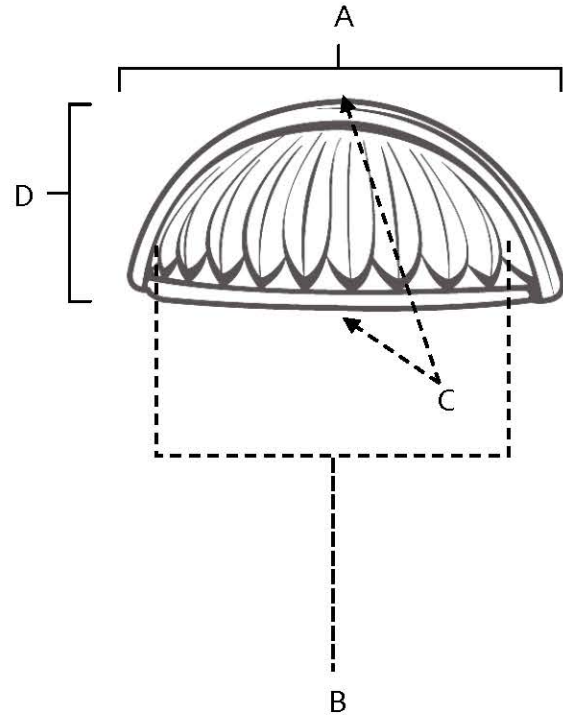

**SPECIFICATIONS**

**FIORE**  
CUP PULL

**FEATURES**

- Traditional styling
- Multiple finishes
- Concealed installation

**WARRANTY**

Limited lifetime

**FINISHES**

- Antique English Matte (AEM)
- Barcelona (BARC)
- Bronze (BRZ)
- Chocolate Bronze (CHBRZ)
- Polished Antique (PA)
- Satin Nickel (SN)

**MATERIAL**

Brass

Item#	A	B	C	D
<b>A1478</b>	3 3/4"	3"	2"	1 1/4"

**KEY:**

- A - Overall Length
- B - Center to Center
- C - Width
- D - Projection

NOTE: Dimensions and specifications are subject to change without notice.