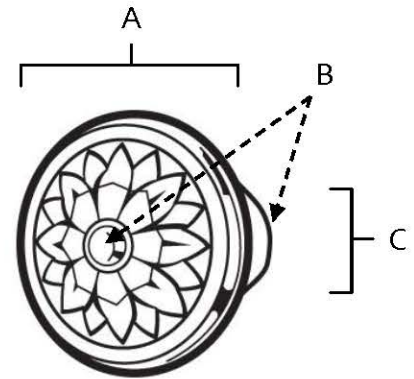

SPECIFICATIONS

**FIORE
KNOBS**

FEATURES

Traditional styling
Multiple finishes
Concealed installation

WARRANTY

Limited lifetime

FINISHES

Antique English Matte (AEM)
Barcelona (BARC)
Bronze (BRZ)
Chocolate Bronze (CHBRZ)
Polished Antique (PA)
Satin Nickel (SN)

MATERIAL

Brass

Item#	A	B	C
A1471	1 1/4"	1 1/8"	1/2"
A1472	1 1/2"	1 1/4"	1/2"

KEY:

A - Length and Width
B - Projection
C - Mount Length and Width

NOTE: Dimensions and specifications are subject to change without notice.