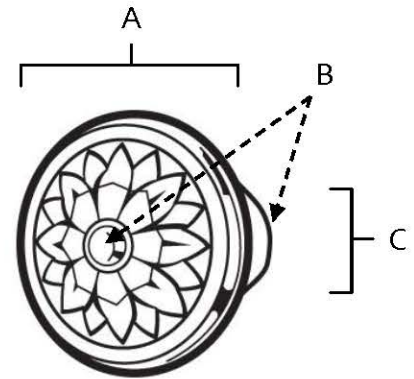

SPECIFICATIONS

FIORE
KNOBS

FEATURES

- Traditional styling
- Multiple finishes
- Concealed installation

WARRANTY

Limited lifetime

FINISHES

- Antique English Matte (AEM)
- Barcelona (BARC)
- Bronze (BRZ)
- Chocolate Bronze (CHBRZ)
- Polished Antique (PA)
- Satin Nickel (SN)

MATERIAL

Brass

| Item# | A | B | C |
|-------|--------|--------|------|
| A1471 | 1 1/4" | 1 1/8" | 1/2" |
| A1472 | 1 1/2" | 1 1/4" | 1/2" |

KEY:

- A - Length and Width
- B - Projection
- C - Mount Length and Width