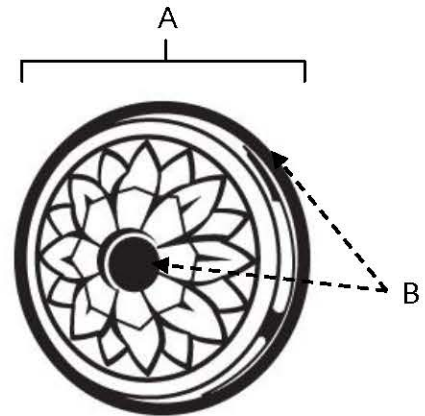

**SPECIFICATIONS**

**FIORE  
ROSETTES**

**FEATURES**

- Traditional styling
- Multiple finishes
- Concealed installation

**WARRANTY**

Limited lifetime

**FINISHES**

- Antique English Matte (AEM)
- Barcelona (BARC)
- Bronze (BRZ)
- Chocolate Bronze (CHBRZ)
- Polished Antique (PA)
- Satin Nickel (SN)

**MATERIAL**

Brass

Item#	A	B
A1473 (for A1472)	1 5/8"	1/4"
A1474 (for A1471)	1 3/8"	1/4"

**KEY:**

- A - Length and Width
- B - Projection

NOTE: Dimensions and specifications are subject to change without notice.