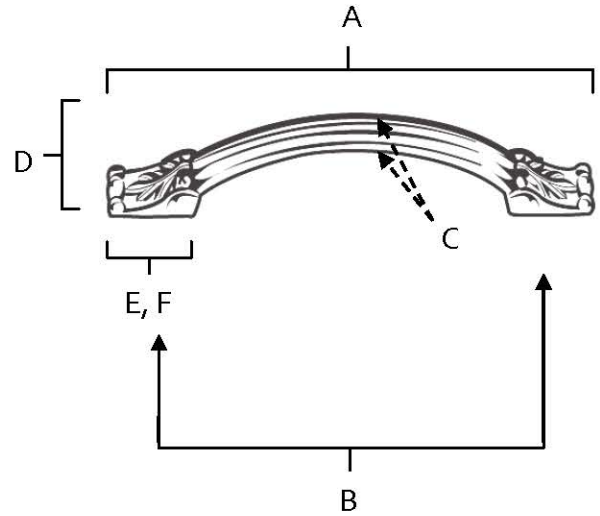

SPECIFICATIONS

**FIORE
PULLS**

FEATURES

- Traditional styling
- Multiple finishes
- Concealed installation

WARRANTY

Limited lifetime

FINISHES

- Antique English Matte (AEM)
- Barcelona (BARC)
- Bronze (BRZ)
- Chocolate Bronze (CHBRZ)
- Polished Antique (PA)
- Satin Nickel (SN)

MATERIAL

Brass

Item#	A	B	C	D	E (L)	F (W)
A1476-3	4 1/4"	3"	3/8"	1 1/8"	7/8"	1/2"
A1476-35	4 3/4"	3 1/2"	3/8"	1 1/4"	7/8"	1/2"
A1476-4	5 1/4"	4"	3/8"	1 1/4"	7/8"	1/2"
A1476-6	7 5/8"	6"	1/2"	1 1/4"	1 3/16"	5/8"

KEY:

- A - Overall Length
- B - Center to Center
- C - Handle Width
- D - Projection
- E - Mount Length
- F - Mount Width

NOTE: Dimensions and specifications are subject to change without notice.