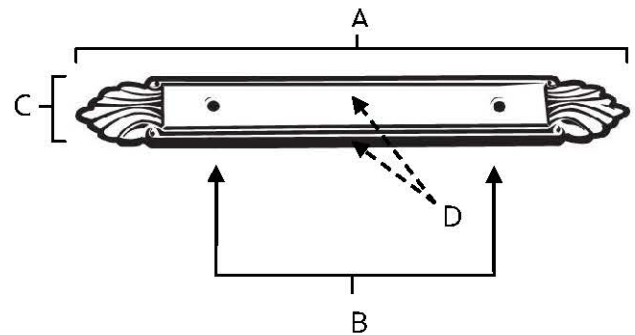

**SPECIFICATIONS**

**FIORE**  
BACKPLATES FOR PULLS

**FEATURES**

- Traditional styling
- Multiple finishes
- Concealed installation

**WARRANTY**

Limited lifetime

**FINISHES**

- Antique English Matte (AEM)
- Barcelona (BARC)
- Bronze (BRZ)
- Chocolate Bronze (CHBRZ)
- Polished Antique (PA)
- Satin Nickel (SN)

**MATERIAL**

Brass

Item#	A	B	C	D
<b>A1477-3</b>	7"	3"	1"	1/4"
• for A1476-3				
<b>A1477-35</b>	7 3/8"	3 1/2"	1"	1/4"
• for A1476-35				

**KEY:**

- A - Length
- B - Center to Center
- C - Width
- D - Projection

NOTE: Dimensions and specifications are subject to change without notice.