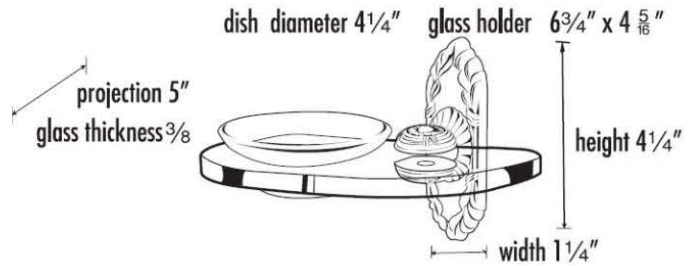

PRODUCT SHEET

Item#

A8530

NOTE: Dimensions and specifications are subject to change without notice.