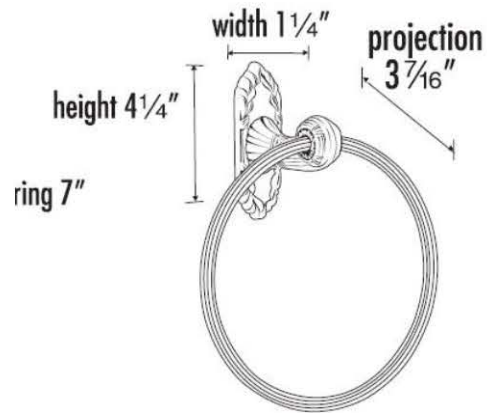

SPECIFICATIONS

RIBBON & REED
7" TOWEL RING

FEATURES

Traditional styling
Multiple finishes
Concealed installation

WARRANTY

Limited lifetime

FINISHES

Polished Brass (PB)
Polished Brass/Non-lacquered (PB/NL)
Antique English (AE)
Antique Pewter (AP)
Polished Antique (PA)
Satin Nickel (SN)

MATERIAL

Brass

Item#

A8540

NOTE: Dimensions and specifications are subject to change without notice.