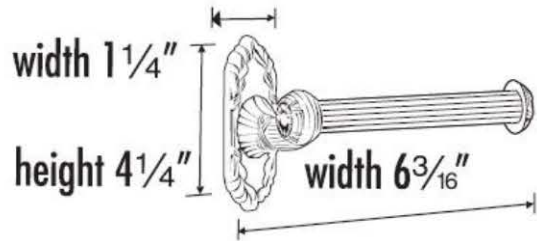

SPECIFICATIONS

RIBBON & REED

SINGLE POST TISSUE HOLDER

FEATURES

- Traditional styling
- Multiple finishes
- Concealed installation

WARRANTY

Limited lifetime

FINISHES