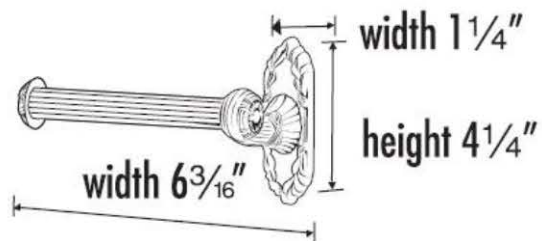

SPECIFICATIONS

RIBBON & REED

SINGLE POST TISSUE HOLDER

FEATURES

- Traditional styling
- Multiple finishes
- Concealed installation

WARRANTY

Limited lifetime

FINISHES