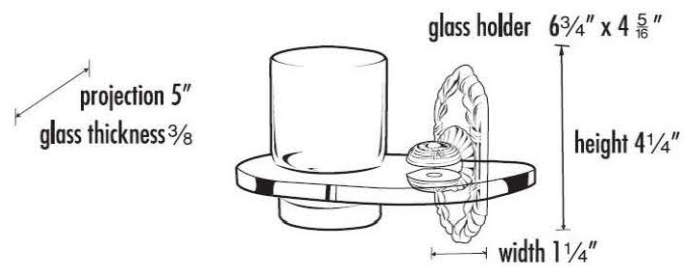

SPECIFICATIONS

RIBBON & REED

TUMBLER HOLDER WITH TUMBLER

FEATURES

Traditional styling
Multiple finishes
Concealed installation

WARRANTY

Limited lifetime

FINISHES