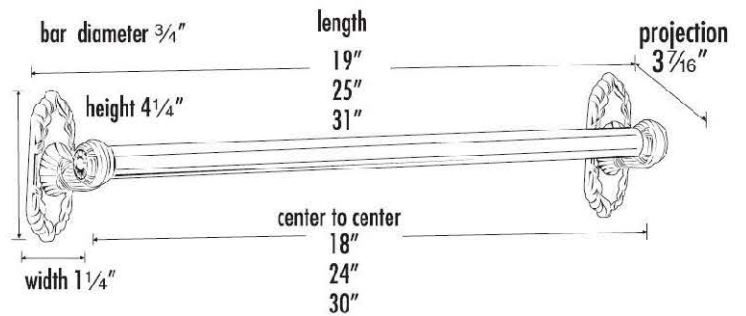

SPECIFICATIONS

RIBBON & REED
TOWEL BAR

FEATURES

- Traditional styling
- Multiple finishes
- Concealed installation

WARRANTY

Limited lifetime

FINISHES

- Polished Brass (PB)
- Polished Brass/Non-lacquered (PB/NL)
- Antique English (AE)
- Antique Pewter (AP)
- Polished Antique (PA)
- Satin Nickel (SN)

MATERIAL

Brass

Item#

A8520-18

A8520-24

A8520-30

NOTE: Dimensions and specifications are subject to change without notice.