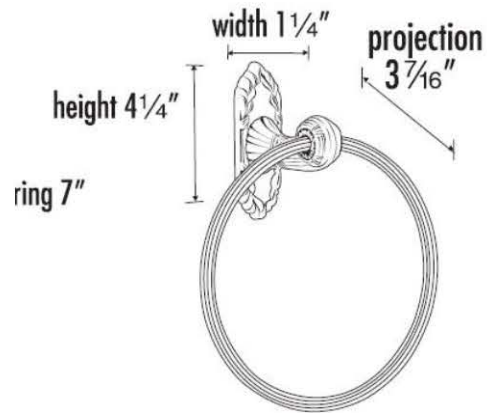

**SPECIFICATIONS**

**RIBBON & REED**  
7" TOWEL RING

**FEATURES**

Traditional styling  
Multiple finishes  
Concealed installation

**WARRANTY**

Limited lifetime

**FINISHES**

Polished Brass (PB)  
Polished Brass/Non-lacquered (PB/NL)  
Antique English (AE)  
Antique Pewter (AP)  
Polished Antique (PA)  
Satin Nickel (SN)

**MATERIAL**

Brass

**Item#**

**A8540**

NOTE: Dimensions and specifications are subject to change without notice.