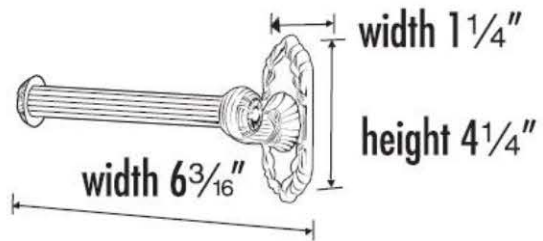

**SPECIFICATIONS**

**RIBBON & REED**

**SINGLE POST TISSUE HOLDER**

**FEATURES**

- Traditional styling
- Multiple finishes
- Concealed installation

**WARRANTY**

Limited lifetime

**FINISHES**