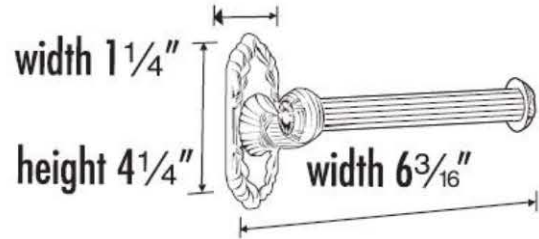

**SPECIFICATIONS**

**RIBBON & REED**

**SINGLE POST TISSUE HOLDER**

**FEATURES**

- Traditional styling
- Multiple finishes
- Concealed installation

**WARRANTY**

Limited lifetime

**FINISHES**