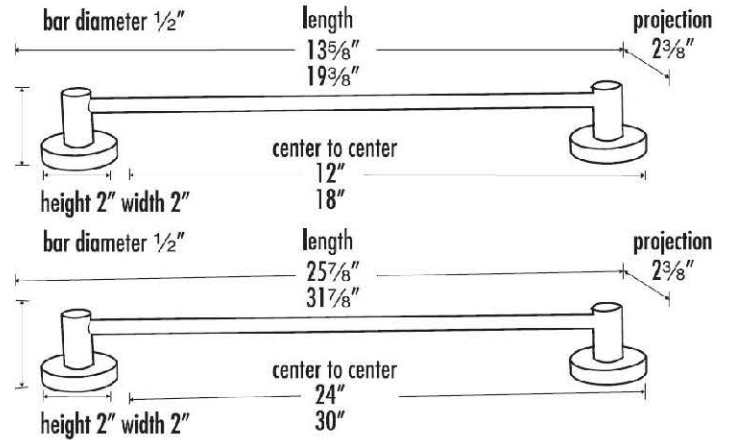

**SPECIFICATIONS**

**CONTEMPORARY I  
TOWEL BAR**

**FEATURES**

- Modern styling
- Multiple finishes
- Concealed installation

**WARRANTY**

Limited lifetime

**FINISHES**

- Polished Brass/Non-lacquered (PB/NL)
- Polished Chrome (PC)
- Bronze (BRZ)
- Polished Nickel (PN)
- Satin Nickel (SN)

**MATERIAL**

Brass

**Item#**

- A8320-12**
- A8320-18**
- A8320-24**
- A8320-30**

NOTE: Dimensions and specifications are subject to change without notice.